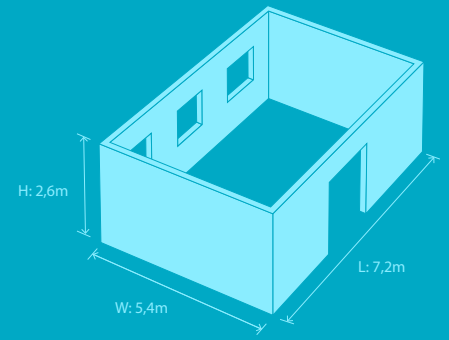

MEETING ROOMS

COIMBRA

Area:	40 m²	430.6 ft²
Length:	7,2 m	23.6 ft
Width:	5,4 m	17.7 ft
Height:	2,6 m	8.5 ft

Boardroom:

10 pax